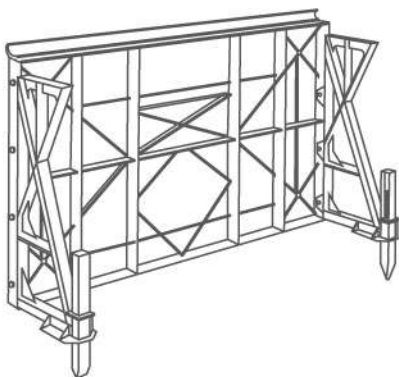

A POOL IS FOR LIFE

Structural Fiberglass Wall Systems:

Model 4R 1224

size 3.70 x 7.30 x 1.20m

Model 4R 1632

size 4.90 x 9.70 x 1.20m

Model 4R 1836

size 5.50 x 11.00 x 1.20m

Model 4R 2040

size 6.10 x 12.20 x 1.20m

Model 4R 2448

size 7.30 x 14.60 x 1.20m

Maintenance Kits

Pool Chemicals

Underwater Lights

E-LUMEN