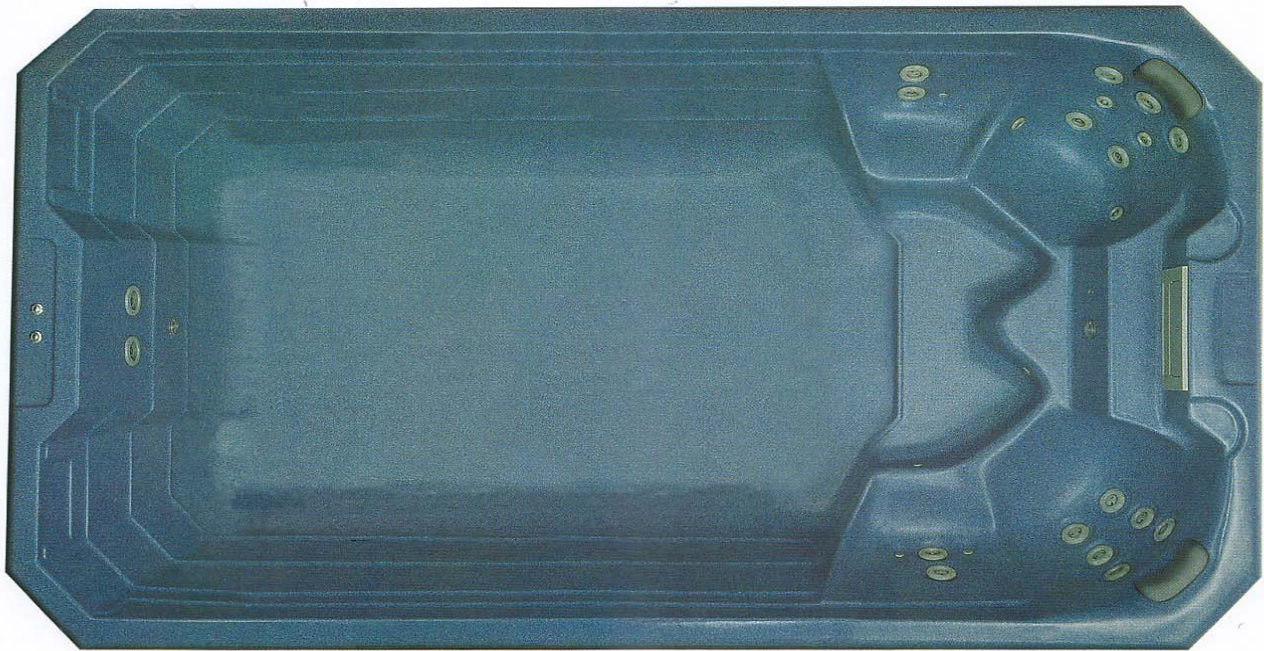

BENEFITS

Swimming in Place

The powerful BaduStream System from Speck Pump (Germany) offers unlimited long distance swimming without turning. Capable of creating a current of water in excess of 400 GPM, the stream jets can be adjusted to accommodate a child or an accomplished swimmer.

- Tones entire body
- Excellent cardiovascular workout
- Strengthen Heart Muscle
- Improves delivery of oxygen to muscles
- Reduce blood pressure levels
- Reduce joint stiffness
- Improve flexibility

Hydro Massage

These powerful massage jets produce a pulsating stream of water capable of deep muscle treatment as well as a soothing soft tissue massage.

- Trigger point massage
- Pain management through self-massage
- Increased flexibility
- Improved circulation
- Increased healing and strengthening of injured tissue
- Promotes active rest
- Reduce lactic acid enzymes buildup

FEATURES

There are Two ways that you can install Swim Spa.

- The In-Ground Swim Spa: installaion into the ground and set in place permanently.
- The Out-Ground Swim Spa: set up in casing and can be moved when empty.

Swim Spa Features:

- Air button control for all systems.
- Built-in benches and non-skid steps.

Overall Size

Width: 2.45 Meters
Length: 4.45 Meters
Height: 1.35 Meters

Shell Weight: 342 kg.
Whole Set Dry Weight: 590 Kg.
Water Capacity: 5,730 Kg.
Full Weight Include Water: 6,320 Kg.
Option: Wooden Cabinet